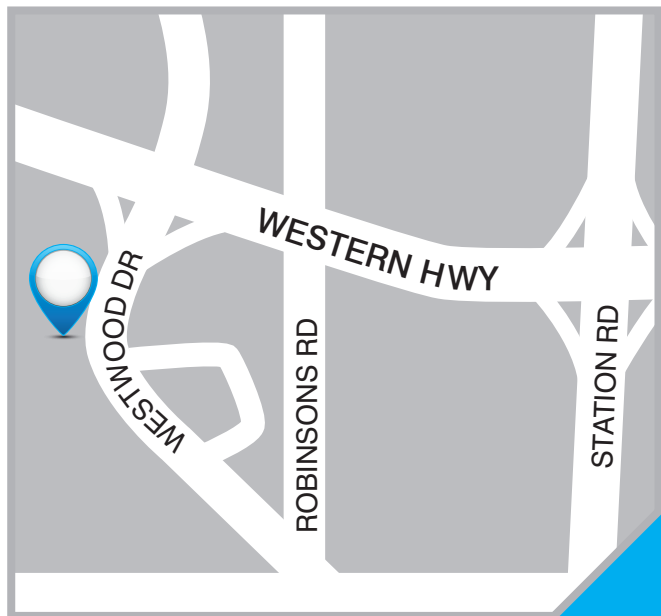

EXTENDED TRADING HOURS

20/11/2018 - 2/3/2019

Mon to Fri: 9:00am - 5:00pm

Sat: 9:00am - 2:00pm

psw.com.au Save Time, Shop Online!

SHOP
ONLINE

FLEXIBLE
EXCHANGE
OPTIONS

RETAIL
STORE

ASK IN
STORE ***

PSWSCHOOLS

PSW_APPAREL

***No new lay-bys in January. Lay-bys require a 20% deposit, Lay-bys available in-store only, Extended lay-by for 'Back to School 2019' must be placed between Mon 5th Nov and Fri 21st Dec 2018. Lay-bys must be paid for and picked-up by Fri 25 Jan 2019.

** Store trading hours are subject to change, please refer to psw.com.au for all store trading hours, holiday trading and public holiday information, or call the customer service team on (03) 9768 0333.

* School Price Lists are subject to change throughout the year.